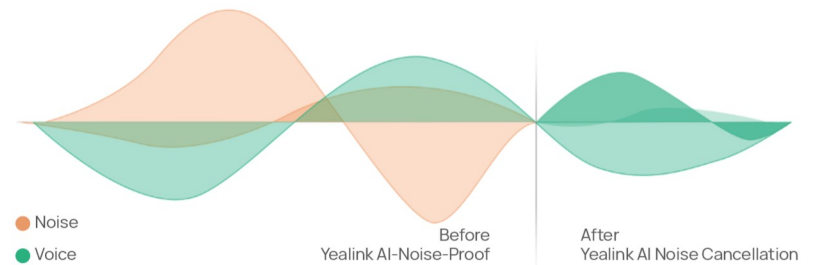

## Smart Gallery (Zoom Only)

Smart gallery displays three video feeds, one panoramic view, and two individual view of the current and last active speaker. This allows to display the group more clearly to remote attendees.

## IMMERSIVE VOICE IN EVERY CORNER

The built-in 8 MEMS microphone arrays and speaker in Yealink MeetingBar, completely cover up to 6-meter medium-sized spaces. As the MeetingBar is equipped with a powerful independent audio processing unit, you can enjoy a worry-free, full-duplex voice experience with superior performance.

## AI-BASED VOICE CLEAN UP ALL THE NOISE

Yealink enhanced AI noise cancellation makes the audio experience more brilliant. Leveraging a massive deep-learning sound database to reduce background noises, it is more about intelligent audio analysis than standard filtering of audio frequencies. The distracting keyboard clatter, mouse clicks, footsteps, and other ambient noises are smartly pared back, ensuring that users enjoy crystal-clear audio quality.