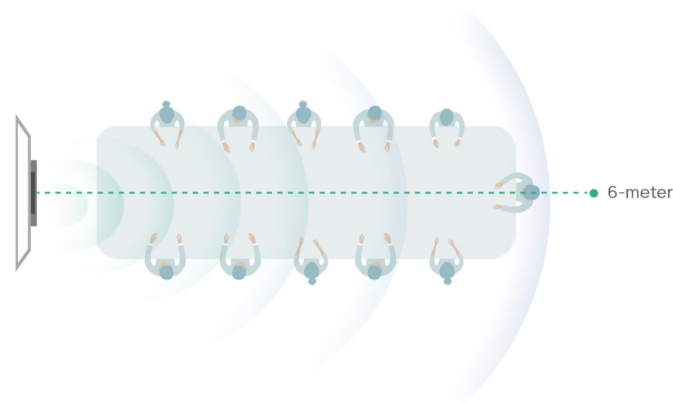

## Smart Gallery (Zoom Only)

Smart gallery displays three video feeds, one panoramic view, and two individual view of the current and last active speaker. This allows to display the group more clearly to remote attendees.

## IMMERSIVE VOICE IN EVERY CORNER

The built-in 8 MEMS microphone arrays and speaker in Yealink MeetingBar, completely cover up to 6-meter medium-sized spaces. As the MeetingBar is equipped with a powerful independent audio processing unit, you can enjoy a worry-free, full-duplex voice experience with superior performance.