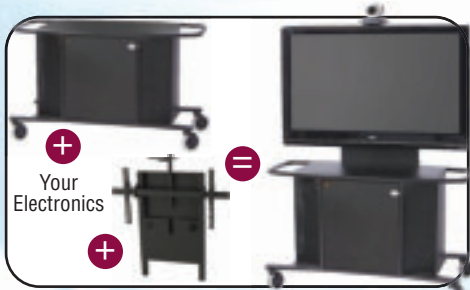

PACKAGE I - MC1000 metal cart with a MC-S Single mount. (Single 40"-58", Flat panel TV)