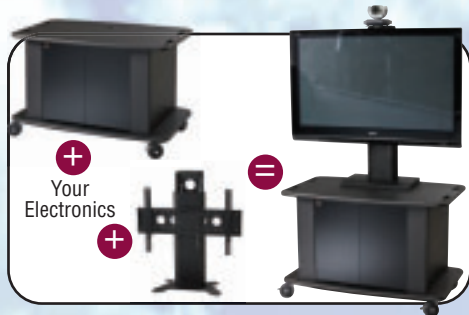

Packaged Solutions

PACKAGE A - C2736 cart with a PM-S mount* (Single 32" and up Flat panel TV)