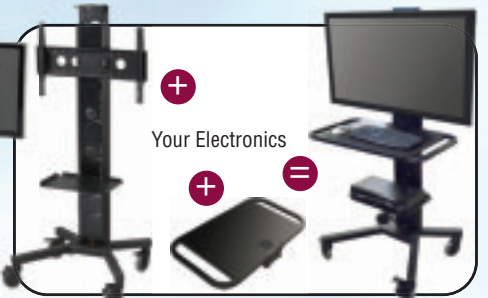

PMS-FL

Packaged Solutions

PACKAGE A - C2736 cart with a PM-S mount* (Single 32" and up Flat panel TV)

PACKAGE B - C2736 cart with a PM-D dual mount* (Dual 32" and up Flat panel TV's)

PACKAGE C - PL3070 cart with a PM-S mount (Single 32" and up Flat panel TV)

PACKAGE D - PL3070 cart with a PM-D dual mount (Dual 32" and up Flat panel TV's)

PACKAGE E - PL3072 wide cart with a PM-D dual mount and PM-CVR base cover*. (Dual 32" and up Flat panel TV's)

PACKAGE F - PMS-FL stand and PM-DSH (Desktop surface and handles) (Single 32" and up Flat panel TV)