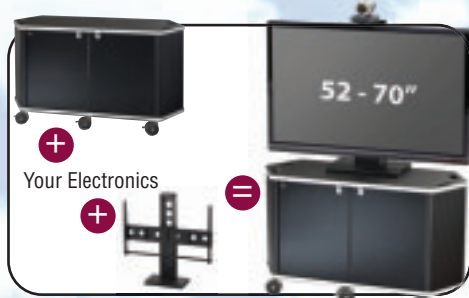

C2736 Tech Stand

C2736-42 Tall Tech Stand

CR2663 - Wide Credenza

CR2050EX - Credenza

CR3000 - Credenza

PM-XFLD Dual Screen Stand 32" - 50"+

PM-XFLS Large Stand 52" - 70"+

PM-XLF-82 Plasma/LCD Stand

PMS-FL

Packaged Solutions

PACKAGE A - C2736 cart with a PM-S mount* (Single 32" and up Flat panel TV)

PACKAGE B - C2736 cart with a PM-D dual mount* (Dual 32" and up Flat panel TV's)

PACKAGE C - PL3070 cart with a PM-S mount (Single 32" and up Flat panel TV)

PACKAGE D - PL3070 cart with a PM-D dual mount (Dual 32" and up Flat panel TV's)

PACKAGE E - PL3072 wide cart with a PM-D dual mount and PM-CVR base cover*. (Dual 32" and up Flat panel TV's)

PACKAGE F - PMS-FL stand and PM-DSH (Desktop surface and handles) (Single 32" and up Flat panel TV)