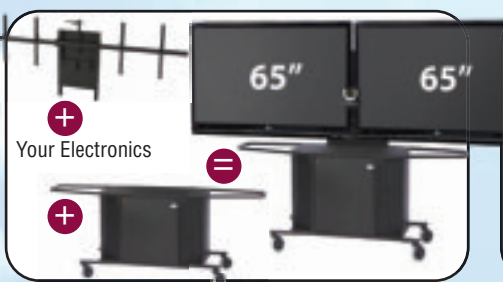

PACKAGE M - TP1000 Telepresence Stand with a Single mount. (Single 40"-58", Flat panel TV) *optional accessory shown

PACKAGE L - MC1000 metal cart with a MC-XL Dual mount. (Dual 65", Flat panel TV's)